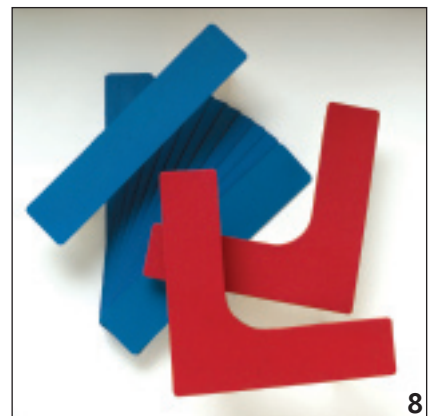

1. Line Marker

High quality machine for marking white on grass sports grounds. Front wheel marking for easy cornering. Tank wheel lifts out for easy cleaning. Knurled transfer wheel for improved pick up of fluid. 18 litre tank, up to 2.5 football pitches in one filling. Heavy duty 305mm rubber tyred wheels. Total weight 27kg.

- a) With 50mm wheel **LM-01a £245.00**
- b) With 76mm wheel **LM-01b £245.00**
- c) With 100mm wheel **LM-01c £275.00**

2 Pitchmarker C

Economical, long lasting and brilliant white. When mixed with water, one litre of final mix will cover 100m (3" line). 15 Litre drum.

LM-02 £27.00

3. Pitch Marking Chart

Covering all major and most minor sports pitch markings. 838mm x 559mm high.

LM-03 £10.00

4. Pitch Marking Handbook

A unique handbook containing most outdoor sportsground markings, and pitch equipment details. 40 pages containing markings, notes and association details. 100mm x 150mm.

LM-04 £14.50

5. Easyline Applicator

Unique system allows flexibility for using the applicator with 2 or 4 wheels. Four wheels provide long line stability, 2 wheel for curves, circles and free hand marking. For use with 750g aerosols.

LM-05 £145.00

6. Easyline Aerosol Marking Paint

750ml can paints approx. 100m of 50mm wide line. Colours available - red, yellow, blue, green, orange, grey, black, white, fluo pink and fluo yellow. Please state colour required.

LM-06 £21.00 each

7. Tape Laying Machine

Easy load roller system for uniform application, light to use.

LM-07 £42.00

7. Sports Hall Marking Tape

Self adhesive PVC marking tape, available in red, yellow, blue, green, black and white. Sold per 33m roll. Please state colour required

- a) 38mm **LM-08a £2.00 each**
- b) 50mm **LM-08b £2.70 each**

8. Court Marker Set