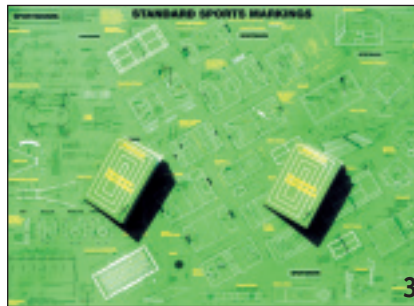

1. Line Marker

High quality machine for marking white on grass sports grounds. Front wheel marking for easy cornering. Tank wheel lifts out for easy cleaning. Knurled transfer wheel for improved pick up of fluid. 18 litre tank, up to 2.5 football pitches in one filling. Heavy duty 305mm rubber tyred wheels. Total weight 27kg.

LM-02 £27.00

3. Pitch Marking Chart

Covering all major and most minor sports pitch markings. 838mm x 559mm high.

LM-03 £10.00

4. Pitch Marking Handbook

A unique handbook containing most outdoor sportsground markings, and pitch equipment details. 40 pages containing markings, notes and association details. 100mm x 150mm.

LM-06 £21.00 each

7. Tape Laying Machine

Easy load roller system for uniform application, light to use.

LM-07 £42.00

7. Sports Hall Marking Tape

Self adhesive PVC marking tape, available in red, yellow, blue, green, black and white. Sold per 33m roll. Please state colour required

- a) 38mm **LM-08a £2.00 each**
- b) 50mm **LM-08b £2.70 each**

8. Court Marker Set

Heavy duty rubber. 20 lines (36 x 7cm) and 2 corners (28 x 28cm) non slip, 2 colours.

LM-09 £20.00

1

2

3

4