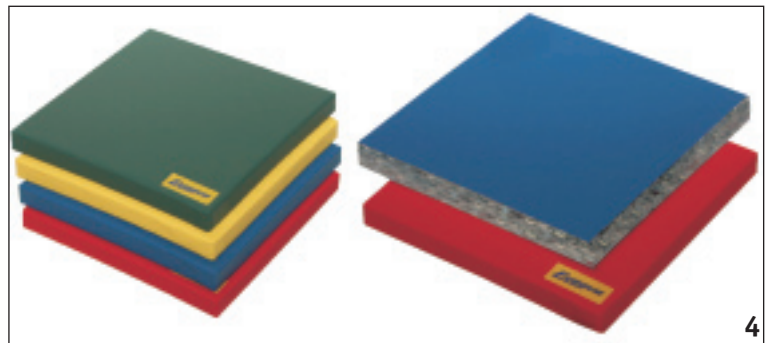

All gym mats come in blue as standard, with red, yellow and green available at a 5% premium. Please specify colour choice with your order.