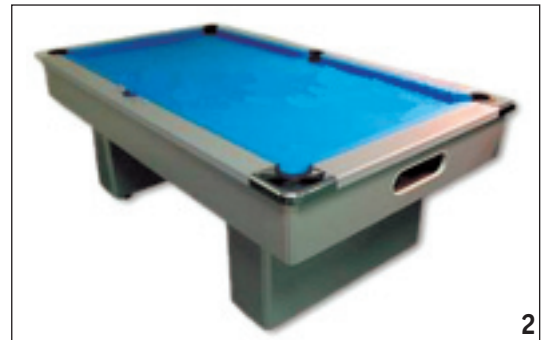

Pool Tables

All available as 6ft or 7ft versions.

Only the finest raw materials are used in the construction of our tables. Suitable for domestic or commercial locations, they are easy to erect and transport.

* Alternative models and coin operated tables are available on request.

1. Club Pool Table

Melamine MDF construction, powder coated or chromed corners, precision Italian slate bed, 6811 West of England napped cloth, high response cushion rubber, cue ball separator, competition standard.

a) 6ft **GM-01a £694.00**

b) 7ft **GM-01b £737.00**

2. Slimline Pool Table

Melamine MDF construction, chromed corners, precision Italian slate bed, Hainsworth SMART napped cloth, high response cushion rubber, free-flow ball return system, competition standard pockets.

a) 6ft **GM-02a £673.00**

b) 7ft **GM-02b £718.00**

3. Nevada 6ft Pool Table

Strong ash effect table with full silent ball return. Handmade construction with solid compound bed with 18gm regulation blue cloth. Height adjustable feet, complete with accessories.

GM-03 £350.00

4. Deluxe Folding Leg Pool Table

Heavy duty 2" box section steel ladder frame, high response cushion rubber, folding legs, metal corner plates, competition standard pockets, ball return rails. Complete with accessories. Available in 6ft and 7ft.

a) 6ft **GM-04a £375.00**

b) 7ft **GM-04b £395.00**

5. Folding Leg Snooker Table

1" Box section metal frame, PVC wrapped cushion banks, simulated leather bag/cotton nets, folding legs. Complete with accessories. Available in 6ft and 7ft.

a) 6ft **GM-05a £195.00**

b) 7ft **GM-05b £265.00**

1

2

3

4

5