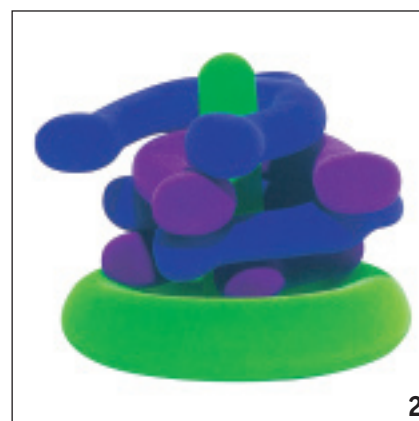

GM-29 £19.95

5. Bowling Set

Brightly coloured high density foam. Set includes ten 24cm skittles, 500gm bowling ball, PVC mat approx 70 x 63cm with markings for skittles. Supplied in clear PVC bag for easy storage.

GM-30 £30.00

6. Soft Boccia

Game suitable for individual, teams or pairs. Internationally recognised game. The set includes 8 balls and 1 jack supplied in a PVC zipped bag.

GM-31 £13.00

7. Handilife Boccia Balls

Approved equipment for Boccia competition, by the International Boccia Commission. Indoor Boccia set - 13 synthetic leather balls in a boccia bag.

GM-32 £150.00

** Please see play pages 81-91 for further games and ideas.*