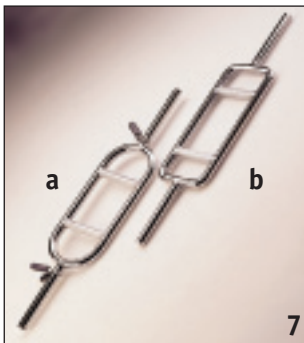

FS-06 £84.00

7. Seated Preacher Curl

An adjustable, large, preacher pad and adjustable rack. Ideal for building up biceps. 75cmL x 74cmW x 98cmH (2'6"x2'5"x3'3"), Gr. weight 22kg, Wt. capacity 60kg without user.

FS-07 £93.95

8. Narrow Stance Decline Bench

Adjusts from decline to incline and includes a leg brace offering support when using the decline, can also be used for sit ups.

Adjustable height barbell racks include dipping handles. **FS-08 £170.00**