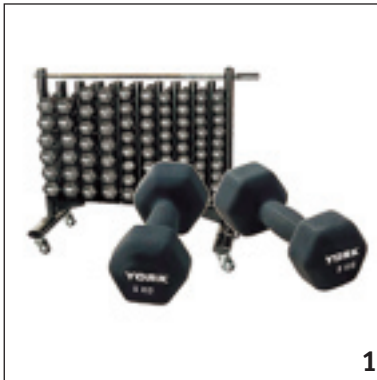

1. Neo-Hex Dumbbells (per pair)

Neoprene coated dumbbells incorporate a unique ergonomic handle with the traditional hexagon shaped head. Ideal for aerobic/strength training workouts.

- a) 0.5kg **FS-32a £1.70**
- b) 1.0kg **FS-32b £3.20**
- c) 1.5kg **FS-32c £4.75**
- d) 2.0kg **FS-32d £6.10**
- e) 2.5kg **FS-32e £7.85**
- f) 3.0kg **FS-32f £9.00**
- g) 4.0kg **FS-32g £12.00**
- h) 5.0kg **FS-32h £14.50**

Neo-Hex Club Packs

i) Contains 44 pairs of dumbbells, 12 x 1kg, 10 x 1.5kg, 8 x 2kg, 7 x 3kg, 7 x 4kg. Will fit neo-hex rack.

FS-32i £237.00

Neo-Hex Rack

j) **FS-32j £159.00**

2. 3 Tier Dumbbell Rack

40cm deep formed steel trays. To suit rubber hex, legacy cast iron and chrome plated dumbbells. 165 x 59 x 99cm.

FS-33 £135.00

3. Chrome Dumbbells (per pair)

Solid steel dumbbells, chrome plated with a highly polished finish

- a) 1kg **FS-34a £6.30**
- b) 2kg **FS-34b £12.55**
- c) 3kg **FS-34c £18.65**
- d) 4kg **FS-34d £24.85**
- e) 5kg **FS-34e £31.50**
- f) 6kg **FS-34f £37.25**
- g) 7kg **FS-34g £42.75**
- h) 8kg **FS-34h £49.00**
- i) 9kg **FS-34i £56.50**
- j) 10kg **FS-34j £62.25**
- k) 12kg **FS-34k £75.00**
- l) 14kg **FS-34l £87.00**
- m) 16kg **FS-34m £93.00**
- n) 18kg **FS-34n £105.00**
- o) 20kg **FS-34o £118.00**

Chrome Dumbbell Club Pack

p) Contains 10 pairs of dumbbells from 1kg - 10kg.

FS-34p £325.00

4. Vertical Dumbbell Rack

2 sided vertical rack, holds 10 pairs dumbbells from 1kg - 10kg.

FS-35 £110.00

5. Legacy Welded Dumbbells (per pair)

Cast iron plates permanently welded to bar.

- a) 2.5kg **FS-36a £6.95**
- b) 5kg **FS-36b £14.00**
- c) 7.5kg **FS-36c £22.25**
- d) 10kg **FS-36d £27.50**
- e) 12.5kg **FS-36e £34.25**
- f) 15kg **FS-36f £42.00**
- g) 17.5kg **FS-36g £48.60**
- h) 20kg **FS-36h £56.00**
- i) 22.5kg **FS-36i £63.00**
- j) 25kg **FS-36j £69.25**

(We can supply welded dumbbells up to a max. of 2 x 60kg pair)

6. Double Grip Medicine Balls

Combines heavyweight action with the features of a traditional medicine ball.