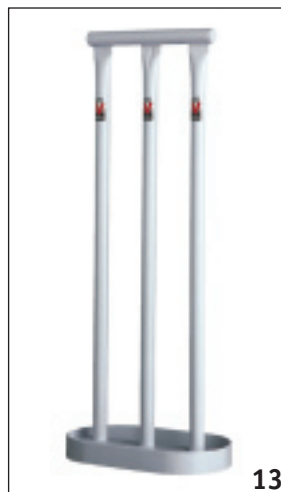

9

10

11

12

13

1. Slazenger County Match

Tanned leather with quilt centre. Hand stitched seam.

- a) 5^{1/2}oz **CK-11a £5.75**
- b) 4^{3/4}oz **CK-11b £5.05**