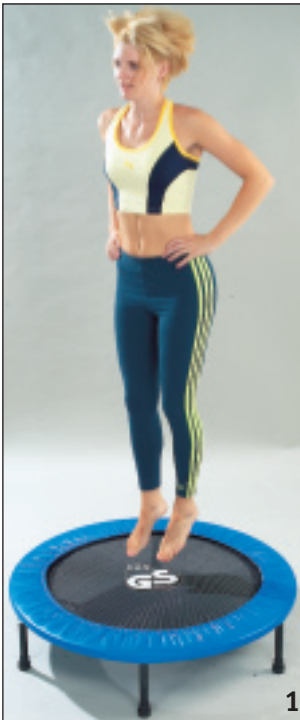

3. Disc 'O' Sit

For strength and stability exercises and for developing balancing skills. Creates a stable yet moving platform for standing or seated exercise. Disc can be inflated to required level of stability.

7. Step Reebok

- * One piece construction
 - * Non-slip floorblocks
 - * Safe, non-slip surface
 - * 3 level adjustable, ideal for all fitness grades
 - * 90cm long x 35cm wide, weight 7.5kg
- AE-07 £36.00**

1

5

6

2

3

4

7

1

1. Rebound Trainer

Suitable for all ages and fitness levels. A recognised low impact exercise. 100cm dia x 19cm height. Weight 10kg. **AE-08 £35.00**

2. Mini Handweights

Elasticated straps ensure they fit snugly and safely into the palm of the hand.