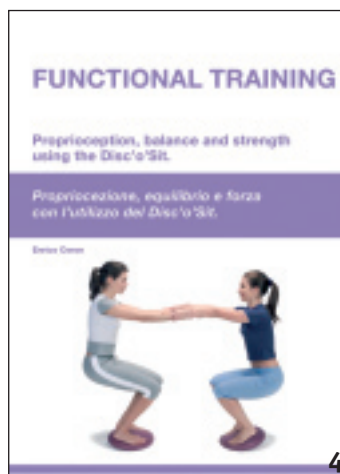

1. Gravity Ab Gym

Total body workout. It uses your body weight as the training load. Includes exercise guide.
AE-01 £39.78

2. Air Step

Great for working the core muscles, improving balance and intensifying your cardio workout. Air step can be used for stepping, sit-ups, toning the legs and arms, even yoga. Complete with pump and exercise guide.
AE-02 £55.69

3. Disc 'O' Sit

For strength and stability exercises and for developing balancing skills. Creates a stable yet moving platform for standing or seated exercise. Disc can be inflated to required level of stability.

- a) Senior 39cm - **AE-03a £15.25**
  b) Junior 32cm - **AE-03b £12.95**

4. Functional Training Manual

For use with the Disc 'O' Sit, teaches how to achieve balance and strength.
AE-04 £15.00

5. Reebok Resistance Tubes

- High quality 100% natural latex
- Soft grip foam handles
- a) Level 1 - light **AE-05a £8.50**
- b) Level 2 - medium **AE-05b £9.55**
- c) Level 3 - heavy **AE-05c £10.60**

6. Resistance Tubes

1. Latex tubing with soft grip handles.
- a) Level 1 - light **AE-06a £3.85**
  - b) Level 2 - medium **AE-06b £4.30**

7. Step Reebok

1. One piece construction
   - Non-slip floorblocks
   - Safe, non-slip surface
   - 3 level adjustable, ideal for all fitness grades
   - 90cm long x 35cm wide, weight 7.5kg
2. **AE-07 £36.00**

1

5

6

2

3

4

7